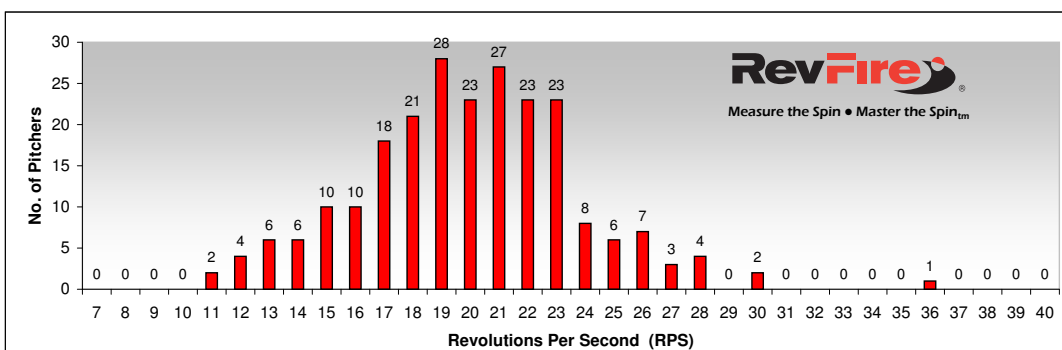

CURVE BALL

380 Pitchers

50th Percentile:

18 RPS

SCREW BALL

315 Pitchers

50th Percentile:

19 RPS