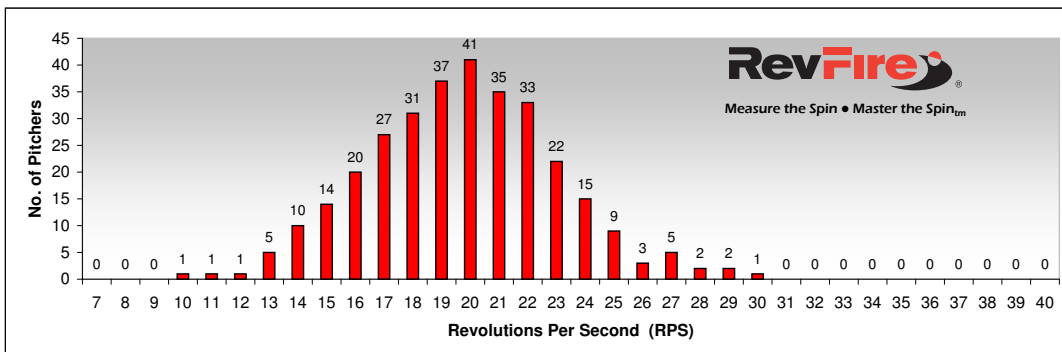

SCREW BALL

315 Pitchers

50th Percentile:

19 RPS