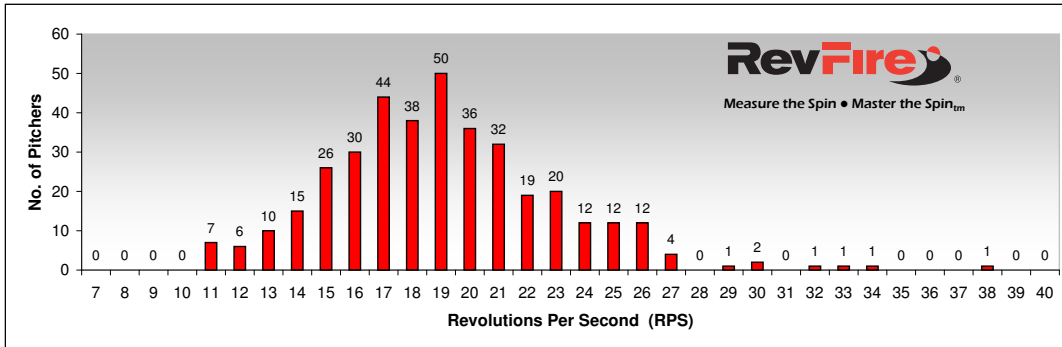

CURVE BALL

380 Pitchers

50th Percentile:

18 RPS

SCREW BALL

315 Pitchers

50th Percentile:

19 RPS