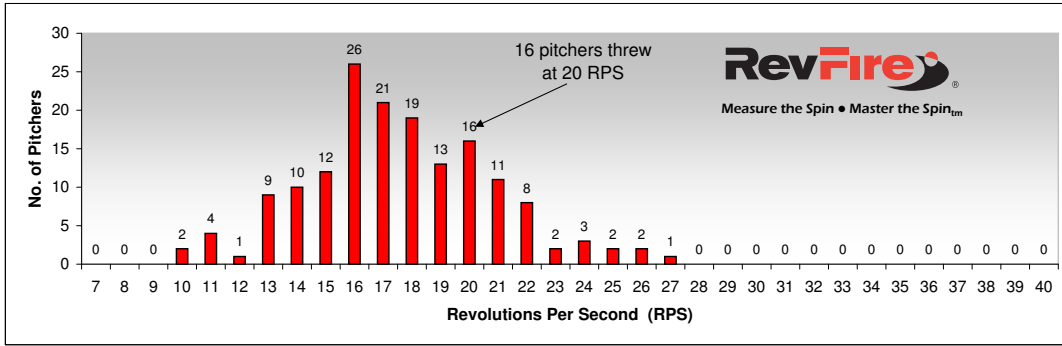

National Fastpitch Coaches Association 2010 Recruiting Camp Pitcher Spin Rate Statistics

DROP BALL

162 Pitchers

50th Percentile:

17 RPS

Example read of chart:
16 pitchers out of 162 total threw dropballs at 20 RPS.