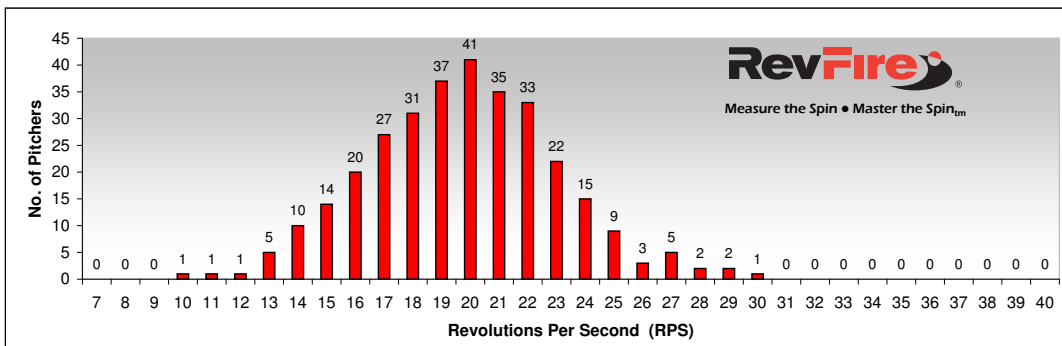

SCREW BALL

315 Pitchers

50th Percentile:

19 RPS