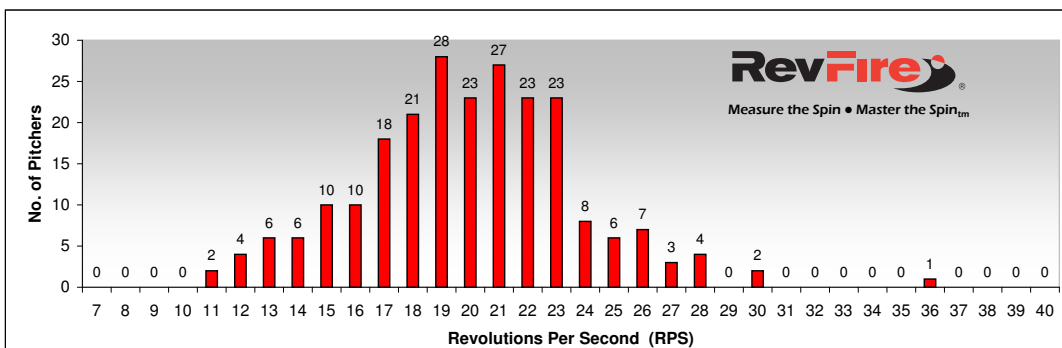

CURVE BALL

380 Pitchers

50th Percentile:

18 RPS

SCREW BALL

315 Pitchers

50th Percentile:

19 RPS