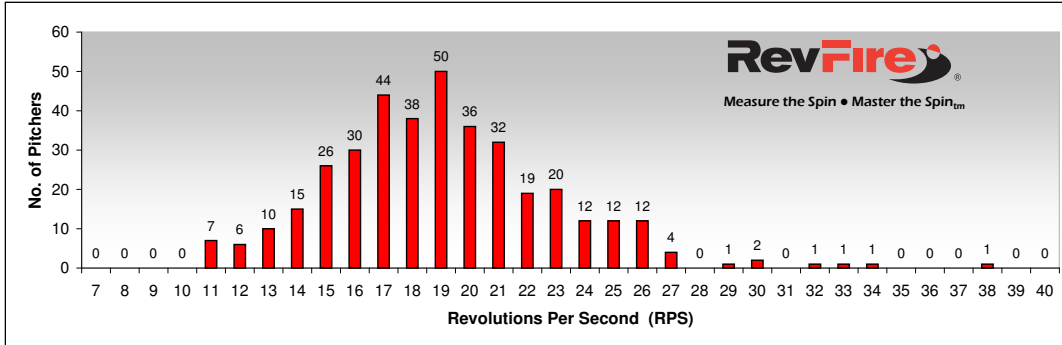

CATCHER'S POP TO POP

National Fastpitch Coaches Association 2010 Recruiting Camp Pitcher Spin Rate Statistics

DROP BALL

162 Pitchers

50th Percentile:

17 RPS

Example read of chart:
16 pitchers out of 162 total threw dropballs at 20 RPS.

CURVE BALL

380 Pitchers

50th Percentile:

18 RPS

SCREW BALL

315 Pitchers

50th Percentile:

19 RPS