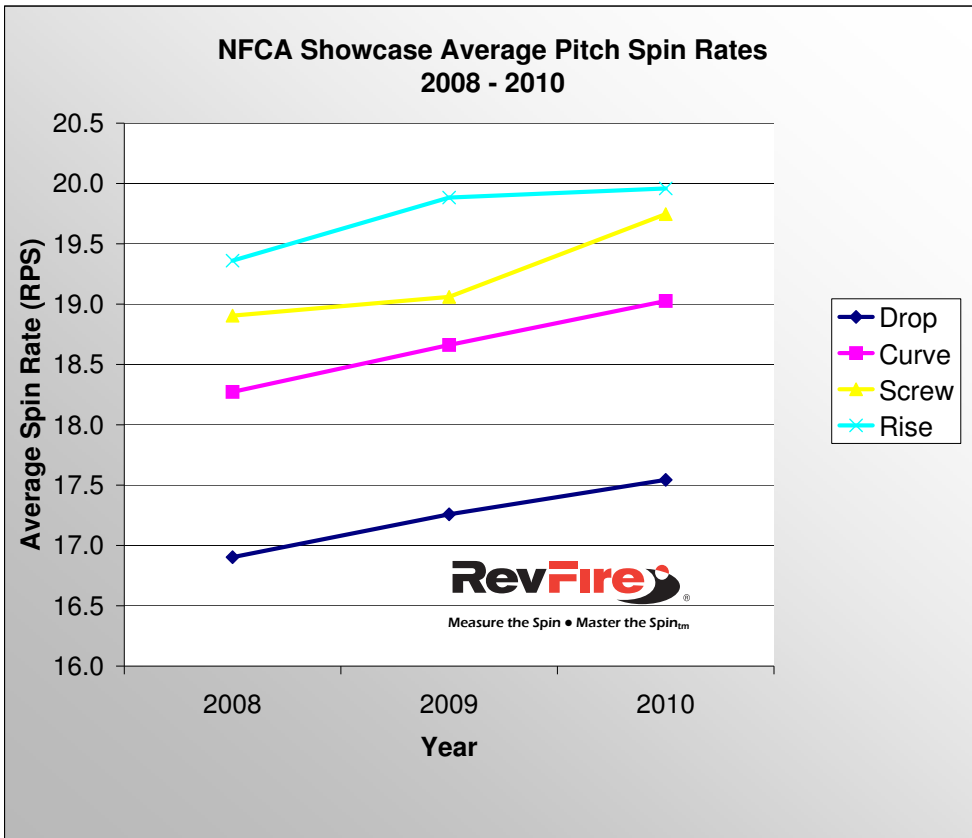

CURVE BALL

380 Pitchers

50th Percentile:

18 RPS

SCREW BALL

315 Pitchers

50th Percentile:

19 RPS

RISE BALL

232 Pitchers

50th Percentile:

19 RPS

Data from 2010 NFCA Showcase Camp results posted at www.NFCA.org

2010	Drop	Curve	Screw	Rise
Average	17.5	19.0	19.7	20.0
Top 10% level	21.6	24.2	24.0	24.5

AVERAGE DATA FOR COMPARISON ONLY